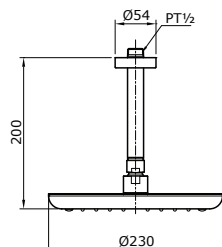

Shower Head

TX491S
TX488S

TX491S

TX488S

Features

- Durable finishes
- 230mm in diameter large shower head

Specifications

Finish : Nickel Chrome

Parts description

● **TX491S**
Fixed Shower Head
(Ceiling Type)

● **TX488S**
Fixed Shower Head
(Wall Type)

TX491S

TX488S