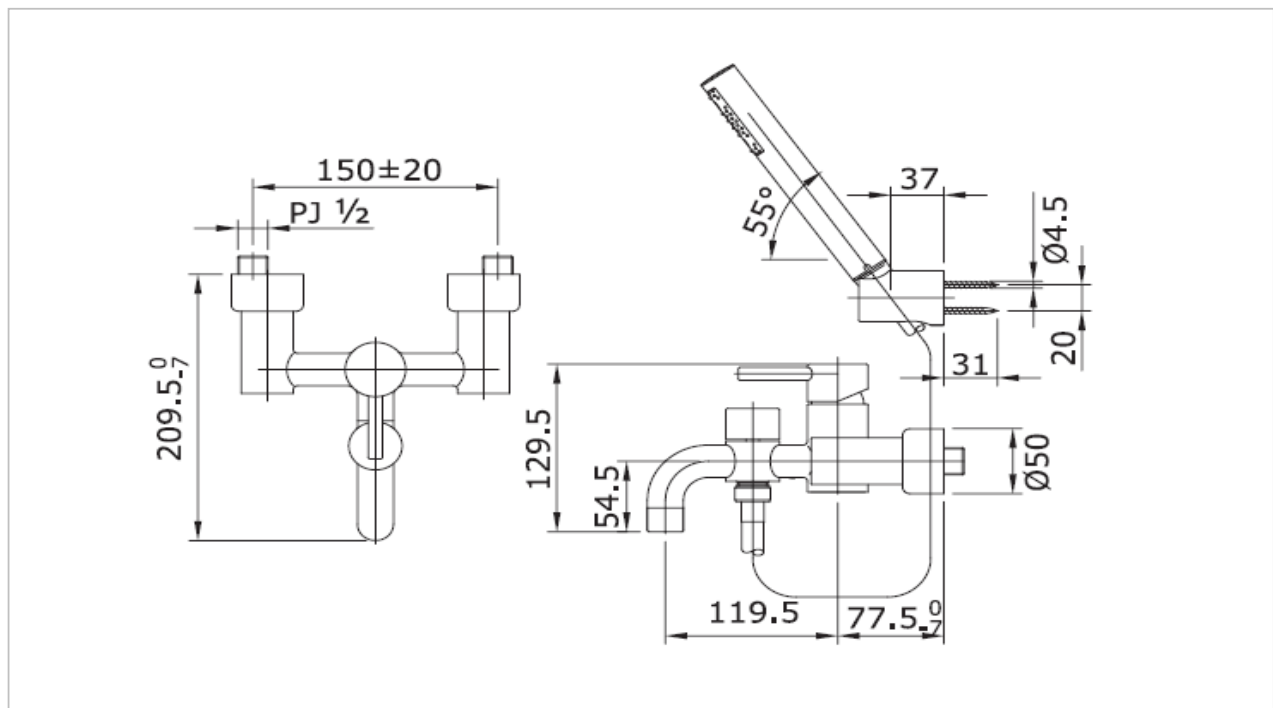

TOTO

FAUCET&SHOWER

TX471SESM

"Ego II" Exposed Mixer and Hand Shower

Product Features

Exposed Single Lever Mixer and Hand Shower

Suggestion Fittings & Parts

Remark : We reserve the right to change some parts for suitability.