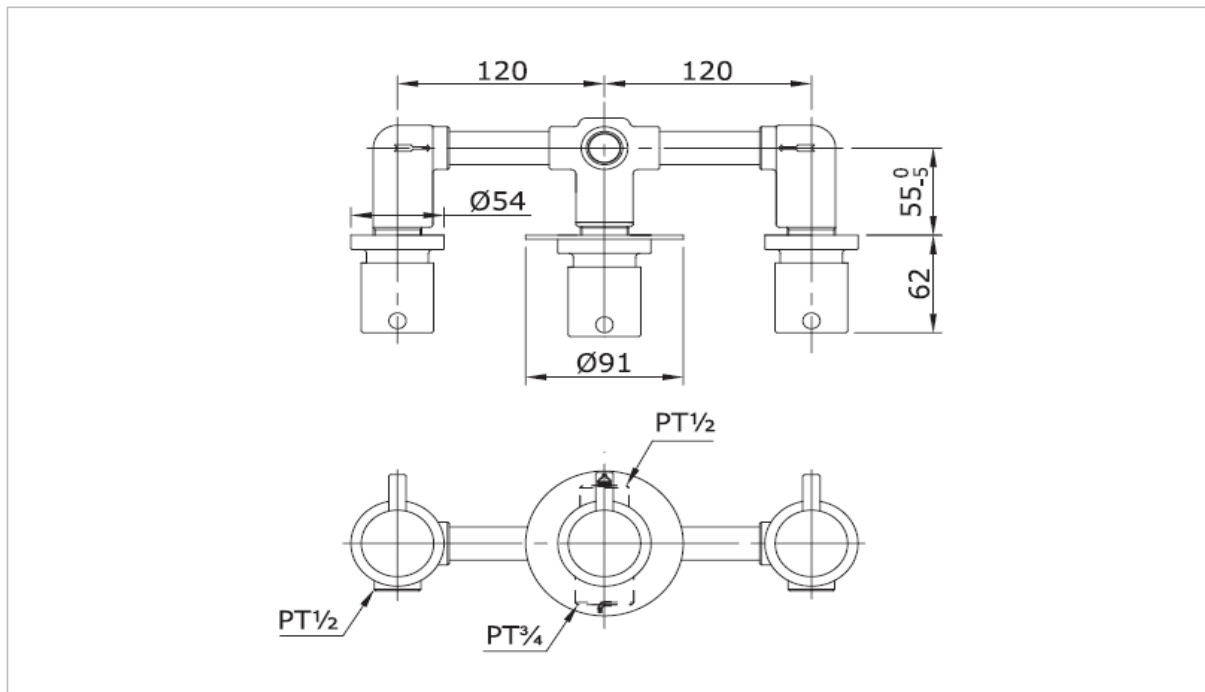

TOTO

FAUCET&SHOWER

TX469SES

"Ego II" Concealed Mixing Valve

Product Features

Concealed Mixing Valve with Diverter

Suggestion Fittings & Parts

Remark : We reserve the right to change some parts for suitability.