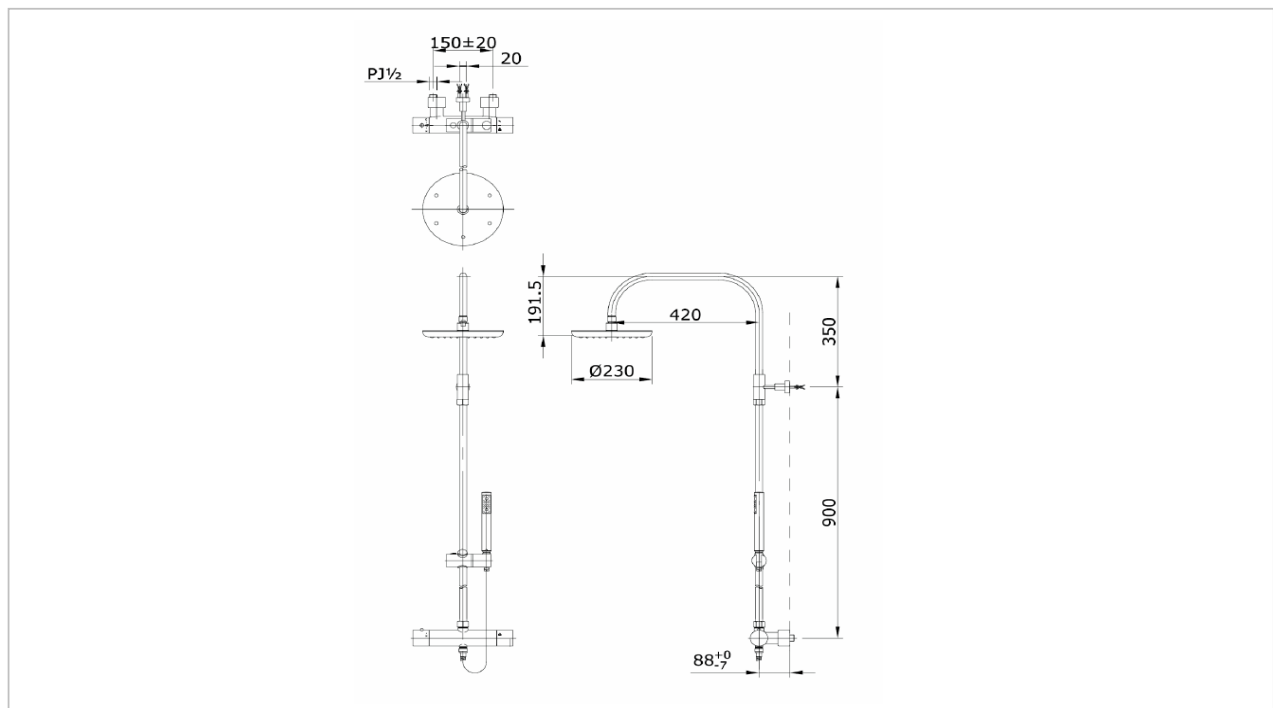

TOTO

FAUCET&SHOWER

TX454SESM

Shower Bar

Product Features

TX454SESM

Thermostat Combination Exposed Rain Shower and Hand Shower

Suggestion Fittings & Parts