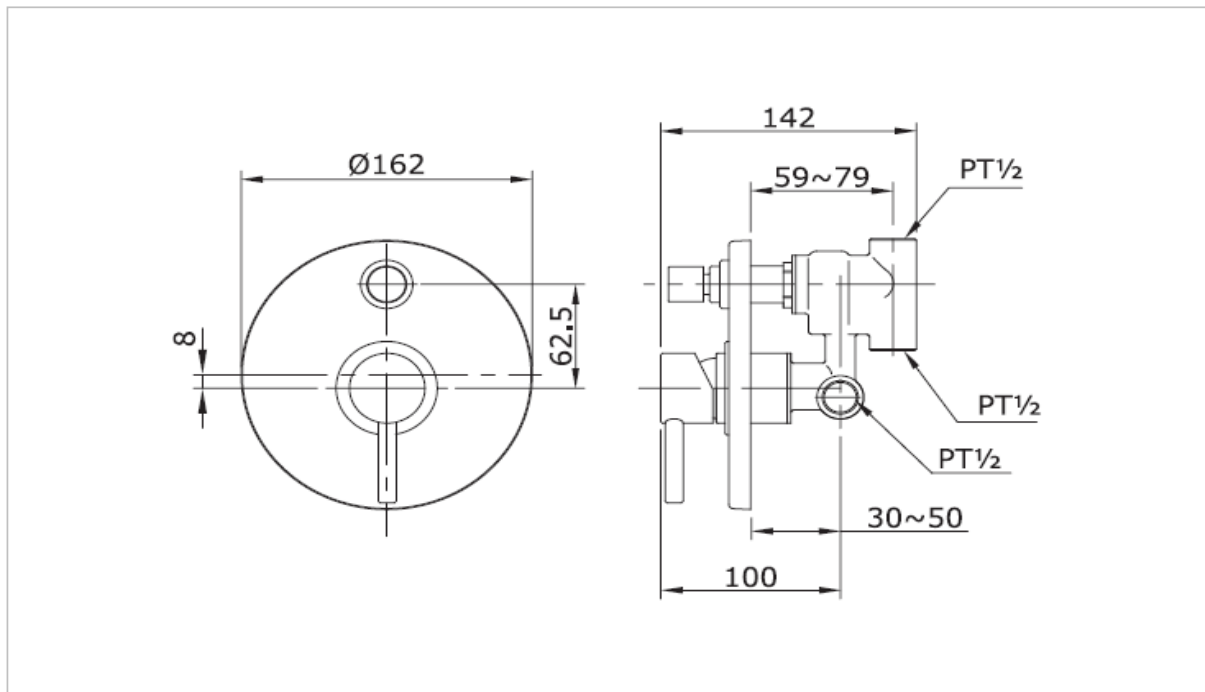

TOTO

FAUCET&SHOWER

TX442SES

"Ego II" Concealed Mixer for Fixed Shower

Product Features

Concealed Single Lever Mixer with Diverter for Fixed Shower

Suggestion Fittings & Parts

Remark : We reserve the right to change some parts for suitability.

SIAM SANITARY WARE INDUSTRY CO.,LTD
33/11 Viphavadee Rangsit Rd., SeeKan, Don Muang, Bangkok 10210
Tel : 0-29735040-54 , 0-25511818-21 Fax : 0-29733471

TOTO LTD. Bangkok Representative Office
31/7 Sukhumvit Road, Klong Toey - Nua, Wattana, Bangkok 10110
Tel : 0-26552446 Fax : 0-26552443
www.toto.co.th