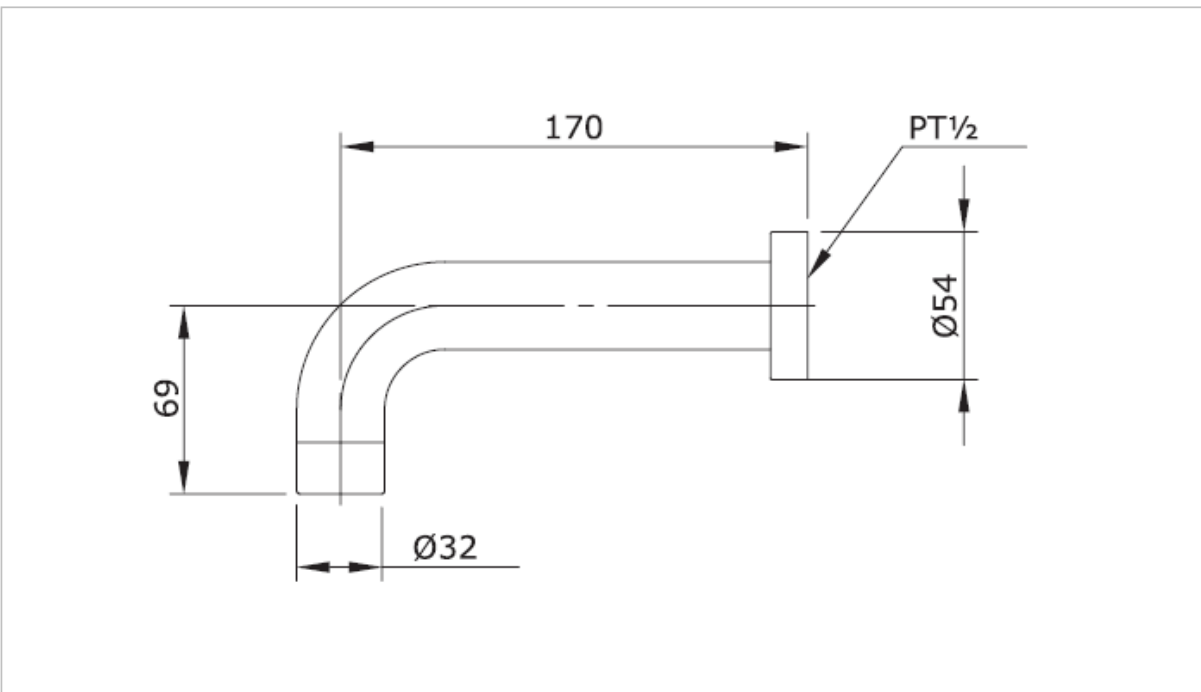

TOTO

FAUCET&SHOWER

TX441SE

"Ego" Bath Spout

Product Features

Suggestion Fittings & Parts

Remark : We reserve the right to change some parts for suitability.

SIAM SANITARY WARE INDUSTRY CO.,LTD
33/11 Viphavadee Rangsit Rd., SeeKan, Don Muang, Bangkok 10210
Tel : 0-29735040-54 , 0-25511818-21 Fax : 0-29733471