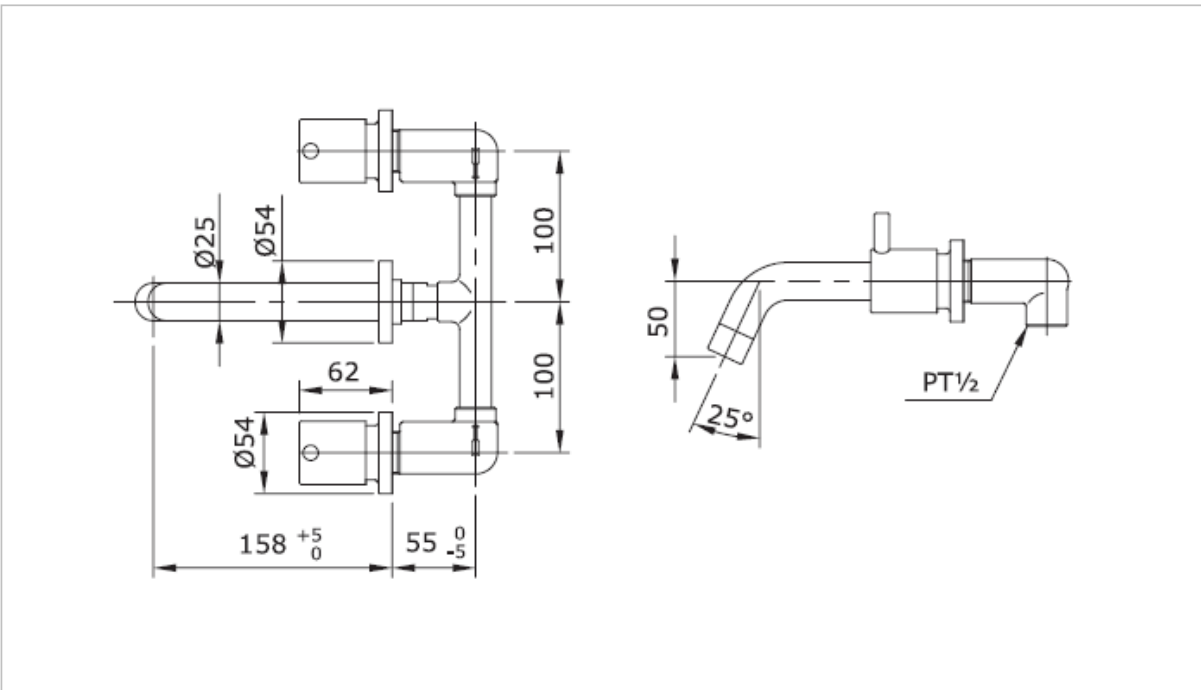

**TOTO**

**FAUCET&SHOWER**

**TX118LES**

*"Ego II" Wall Lavatory Faucet*

Product Features

8" Wall Lavatory Faucet

Suggestion Fittings & Parts

Remark : We reserve the right to change some parts for suitability.