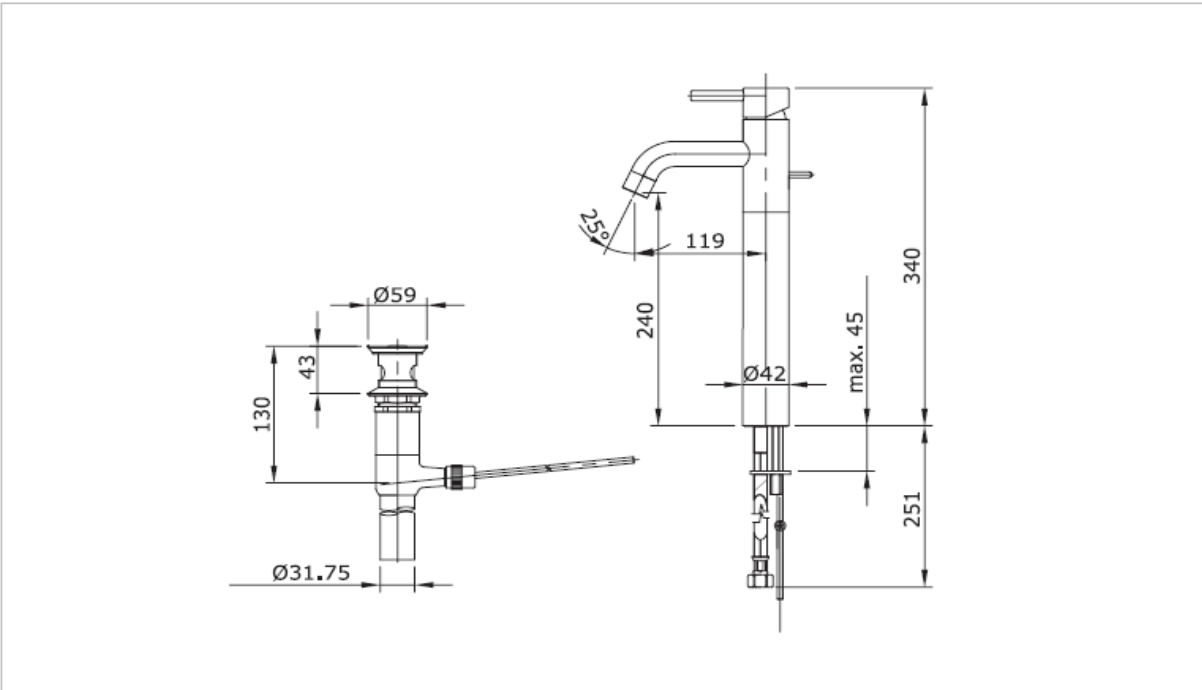

TOTO

FAUCET&SHOWER

TX116LES

"Ego II" Faucet

Product Features

Extended Single Lever Lavatory Faucet Mixer
with Pop-up Waste

Suggestion Fittings & Parts

Remark : We reserve the right to change some parts for suitability.