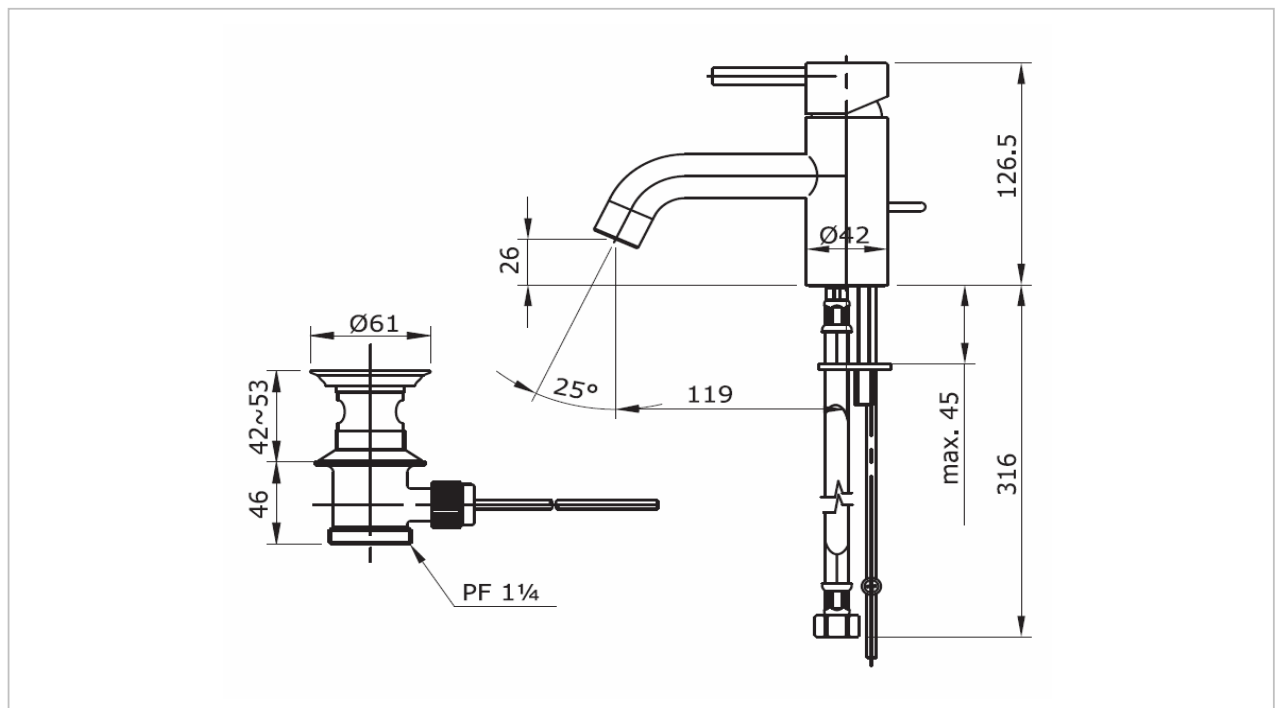

TOTO

FAUCET&SHOWER

TX115LESN

"Ego II" Faucet

Product Features

Single Lever Lavatory Faucet Mixer with Pop-up Waste

Suggestion Fittings & Parts

Remark : We reserve the right to change some parts for suitability.