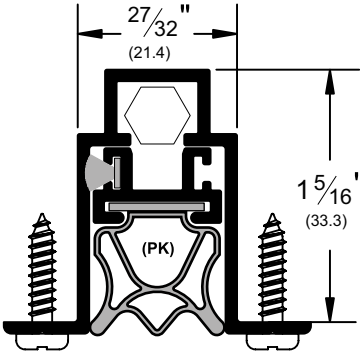

**ASSA ABLOY**

**DOOR BOTTOMS: AUTOMATIC DOOR BOTTOMS**

**434\_PKL**

**BHMA  
CERTIFIED**

AVAILABLE FINISHES: A

WIDTH: 27/32" (21.4 mm)

HEIGHT: 1-5/16" (33.3 mm)

A (Mill Finish Aluminum)