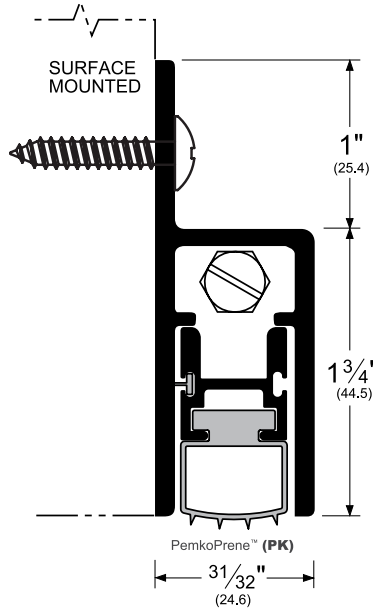

ASSA ABLOY

DOOR BOTTOMS: AUTOMATIC DOOR BOTTOMS

430\_PKL

AVAILABLE FINISHES: C, D

WIDTH: 31/32" (24.6 mm)

MECHANISM HEIGHT: 1-3/4" (44.5 mm)

EXTENSION HEIGHT: 1" (25.4 mm)

TOTAL SURFACE HEIGHT: 2-3/4" (70.0 mm)