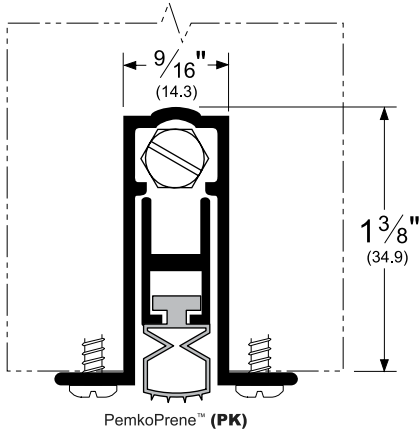

ASSA ABLOY

DOOR BOTTOMS: AUTOMATIC DOOR BOTTOMS

411APKL

AVAILABLE FINISHES: **A**

WIDTH: **9/16" (14.3 mm)**

HEIGHT: **1-3/8" (34.9 mm)**

A (Mill Finish Aluminum)

TITLE:
PREPARED FOR:
PREPARED BY:
DATE:
COMMENTS: