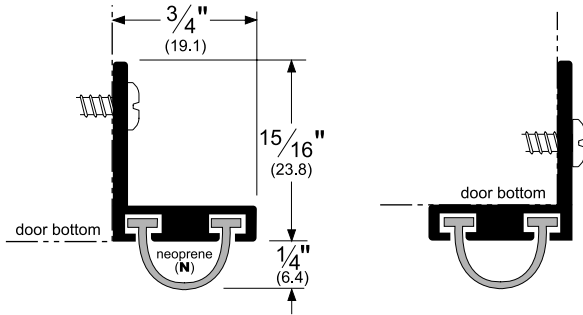

## 317\_N

AVAILABLE FINISHES: A, D, G

WIDTH: 3/4" (19.1 mm)

PROFILE HEIGHT: 15/16" (23.8 mm)

TOTAL HEIGHT WITH INSERT: 1-3/16" (30.2 mm)

- A (Mill Finish Aluminum)
- D (Dark Bronze Anodized Aluminum)
- G (Gold Anodized Aluminum)