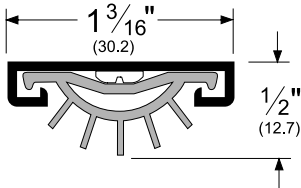

**ASSA ABLOY**

**DOOR BOTTOMS: DOOR SHOES**

**234\_V**

AVAILABLE FINISHES: A, D, G

WIDTH: 1-3/16" (30.2 mm)

TOTAL HEIGHT WITH INSERT: 1/2" (12.7 mm)

- A (Mill Finish Aluminum)
- D (Dark Bronze Anodized Aluminum)
- G (Gold Anodized Aluminum)