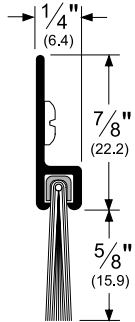

**ASSA ABLOY**

**BRUSH GASKETING: 180° ALUMINUM RETAINERS**

**18062\_NB**

AVAILABLE FINISHES: C, D, G, PW

WIDTH: 1/4" (6.4 mm)

PROFILE HEIGHT: 7/8" (22.2 mm)

HEIGHT INCLUDING BRUSH: 1-1/2" (38.1 mm)

- C (Clear Anodized Aluminum)
- D (Dark Bronze Anodized Aluminum)
- G (Gold Anodized Aluminum)
- PW (Painted White Aluminum)